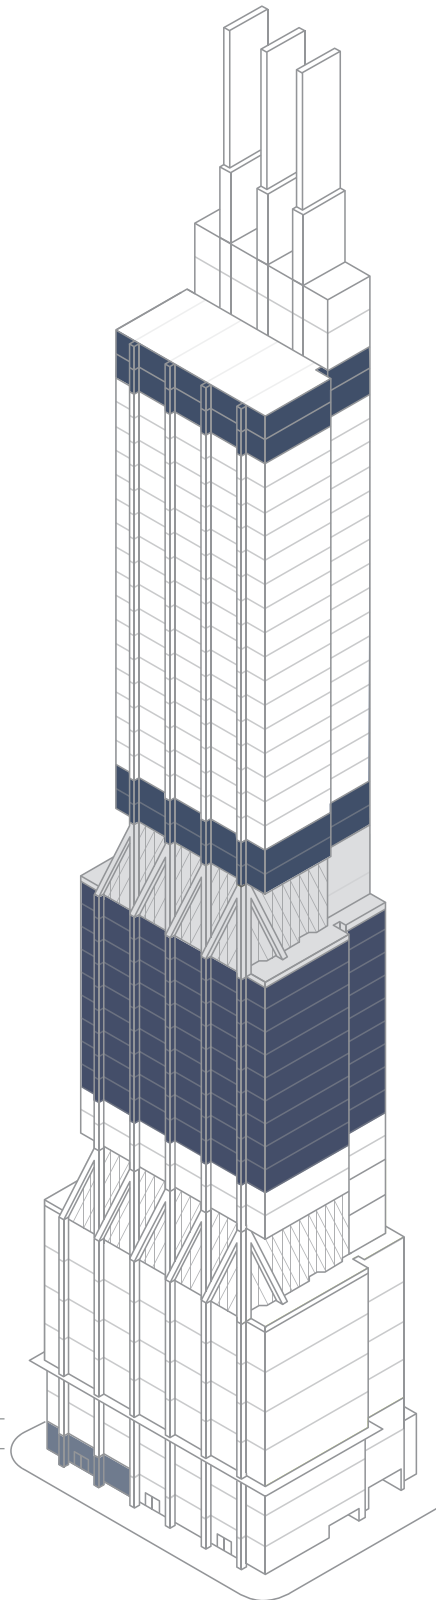

Availabilities

- Available
- Leased
- CLUB 425
- Daniel Humm and Will Guidara Operated Restaurant

425 | PARK AVENUE

- Park Floors (28-47)
13,900 RSF Each
13'6" Ceiling Height
- CLUB 425 (26)
14,056 RSF
- Skyline Floors (15-25)
20,400 RSF Each
- Diagrid Floors (12 and 14)
33,700 RSF
- Avenue Floors (8-11)
28,900 RSF Each
17'0" Ceiling Height

Daniel Humm and Will Guidara Operated Restaurant